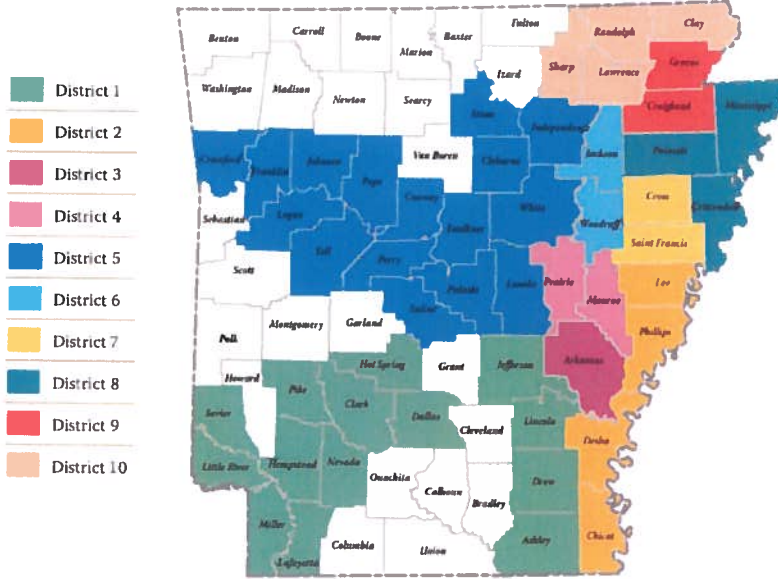

## ARKANSAS RICE STARTS RIGHT HERE:

### Arkansas Rice Districts

### ARKANSAS RICE COUNCIL BOARD OF DIRECTORS

**30 VOTING FARMER DIRECTORS**

**10 Election Districts**

**Each district elects 3 farmer directors.**

1 position in each district is elected annually, providing annual opportunities for new representation on the board.

### USA RICE COUNCIL BOARD

**41 Total Voting Directors**

**33 Farmer Directors**

**(20 are from AR)**

**8 Mill Directors**

**(2 are from AR)**